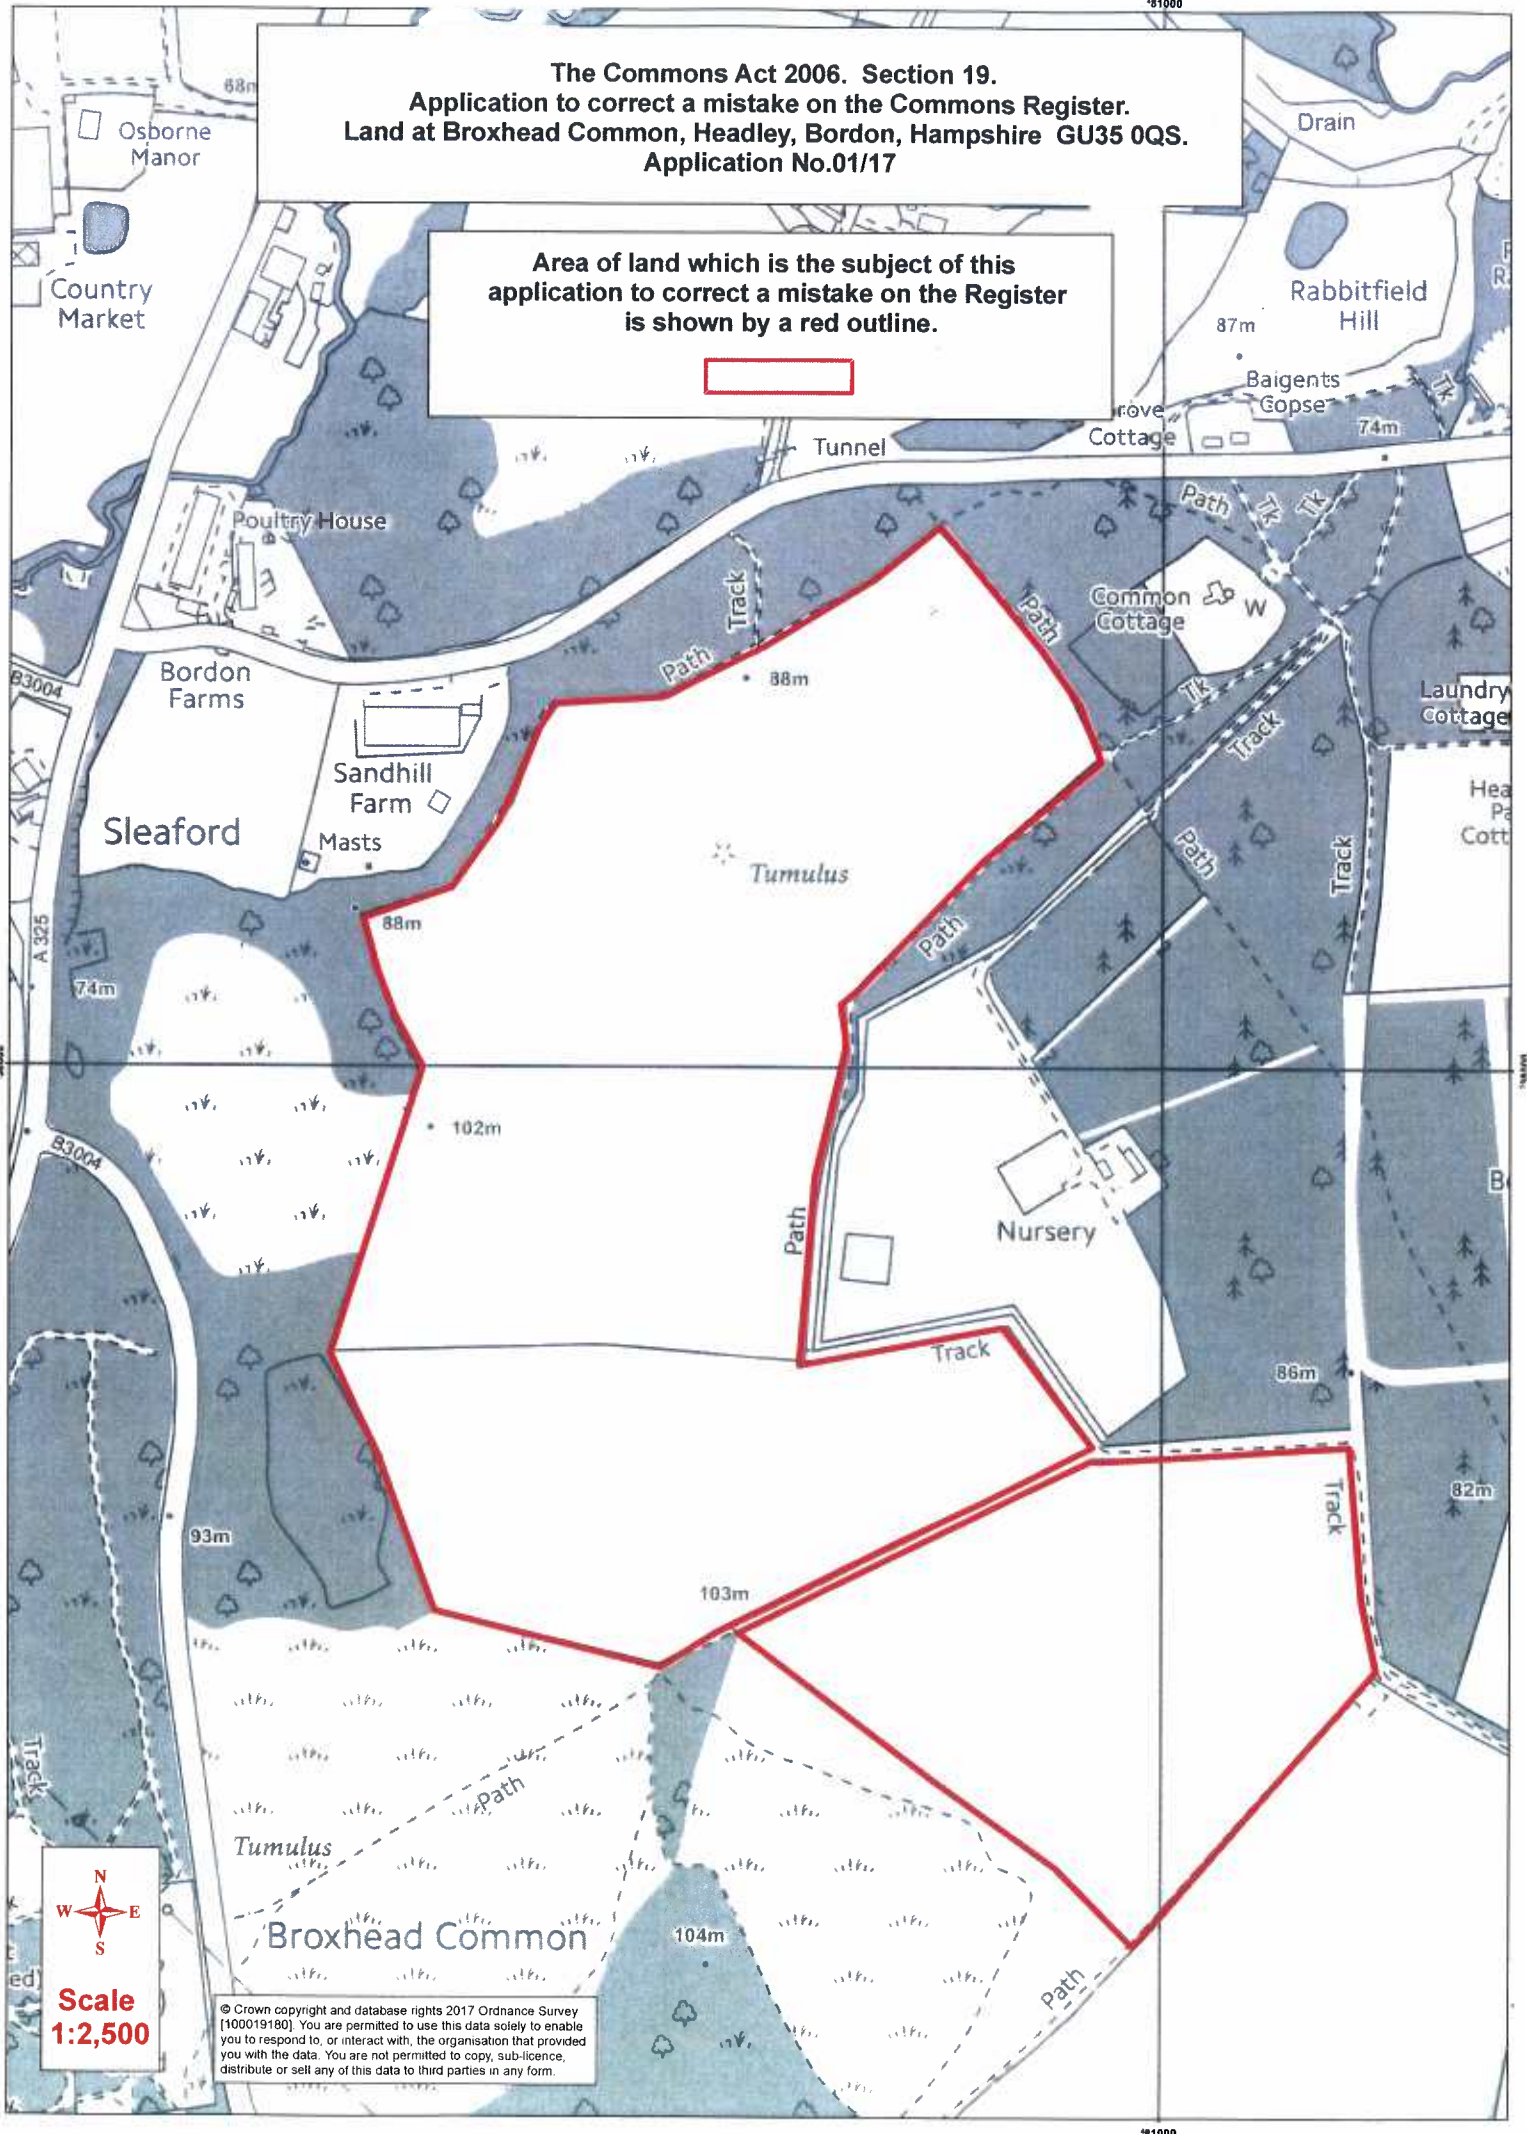

**The Commons Act 2006. Section 19.**  
**Application to correct a mistake on the Commons Register.**  
**Land at Broxhead Common, Headley, Bordon, Hampshire GU35 0QS.**  
**Application No.01/17**

**Area of land which is the subject of this application to correct a mistake on the Register is shown by a red outline.**

**Scale**  
**1:2,500**

© Crown copyright and database rights 2017 Ordnance Survey [100019180]. You are permitted to use this data solely to enable you to respond to, or interact with, the organisation that provided you with the data. You are not permitted to copy, sub-licence, distribute or sell any of this data to third parties in any form.